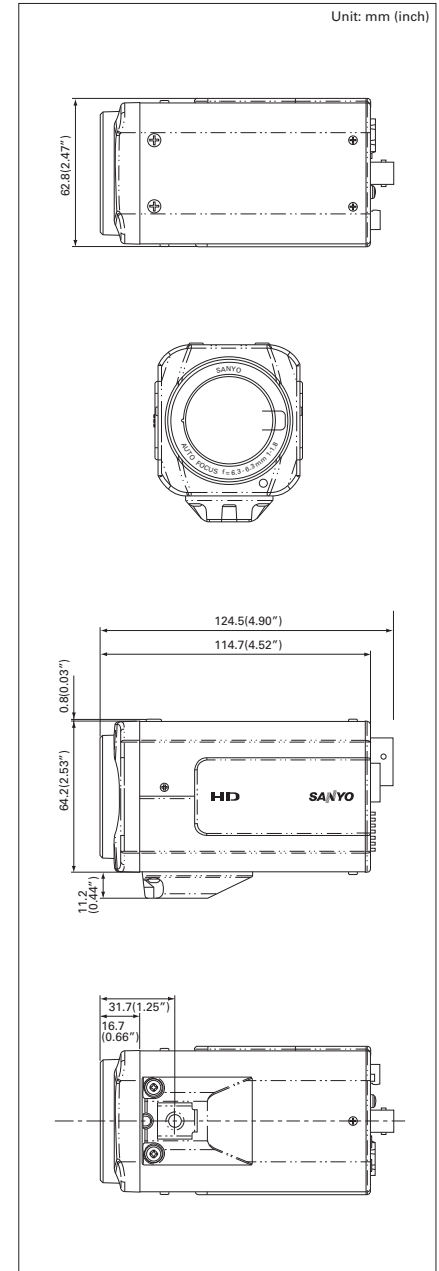

Interface

Video output	Composite outfor adjustment only), HDMI (mini type)	
SD memory card slot	1(SDHC)	
Network port	10BASE-T/100BASE-TX (RJ45 connector)	
Alarm input/output	2/2	
Audio input/output	Mic in/Line out(3.5Φ mini jack)	
USB port	For dedicated HDD case only	

General

Environmental conditions	Operating	Temperature: -10 to +50°C (14°F to 122°F) Humidity: within 90% RH
	Storage	Temperature: -20 to +70°C (-4°F to 158°F) Humidity: within 70% RH
Power supply	24V AC ±10%, 60 Hz / 12V DC, PoE (IEEE802.3af)	
Power consumption (approx.)	15w	
Dimensions (approx.) (W x H x D)	62.8 x 64.2 x 114.7mm (2.47 x 2.53 x 4.52 inch)	
Weight (approx.)	420g (14.81 oz)	

*Specifications, design and availability are subject to change without notice.

Dimensions

Caution: Please consult the instruction manual to ensure safe and proper operation of the product.

Digital System Company of SANYO Electric Co., Ltd. obtained Quality Management System ISO9001 and Environmental Management System ISO14001 certifications.

Distributed by:

SANYO Electric Co., Ltd.
Digital System Company
<http://www.sanyosecurity.com>